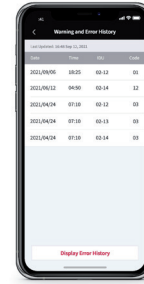

App highlights

Installation & commissioning

Function selection
Browse over 140 features and edit settings quickly via the app.

Date/Time setting
Import time and date settings from your mobile phone directly into the Controller.

Operation

On/Off Scheduling
Quickly set and copy schedules for multiple-zone buildings.

Maintenance & service

Troubleshooting
Complete service check data is displayed including connected indoor and outdoor units, refrigeration cycle information, sensor data, and more.

Error alarm & history
Error alarm codes and their descriptions are displayed on the app; error histories can be forwarded to support the servicing of controllers.

Simple 'Read & Write' process

- 1 Activate the NFC function on the controller.
- 2 Open the airCloud Tap app and tap the controller with your phone to create a connection.
- 3 Edit the desired settings on your phone. You don't need to be close to the controller while editing.
- 4 Tap the controller again with your phone to write the new settings and apply them to the controller.

airCloud Tap is available for free through your local smartphone app store. All that's required is a quick sign up with minimal personal information.

* Available in selected countries from December 2021.