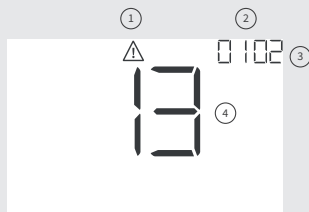

Supports easy maintenance

A filter symbol appears when it's time to clean the filter. In the event of an error, the error code and the related indoor unit number is clearly displayed for ease of maintenance.