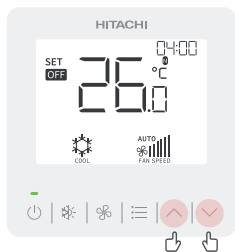

App highlights

Installation & commissioning

Function selection
Browse over 140 features and edit settings quickly via the app.

Date/Time setting
Import time and date settings from your mobile phone directly into the Controller.

Operation

On/Off Scheduling
Quickly set and copy schedules for multiple-zone buildings.

Maintenance & service

Troubleshooting
Complete service check data is displayed including connected indoor and outdoor units, refrigeration cycle information, sensor data, and more.

Error alarm & history
Error alarm codes and their descriptions are displayed on the app; error histories can be forwarded to support the servicing of controllers.

Simple 'Read & Write' process

- 1 Activate the NFC function on the controller.
- 2 Open the airCloud Tap app and tap the controller with your phone to create a connection.
- 3 Edit the desired settings on your phone. You don't need to be close to the controller while editing.
- 4 Tap the controller again with your phone to write the new settings and apply them to the controller.