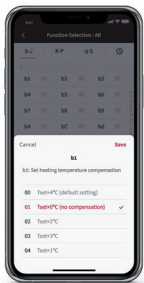

When IR receiver receives the commands, the buzzer sounds.

*Compatible HCRB10NEWQ and PC-LH7QE/PC-LH7QE1 wireless controllers

airCloud Tap: Use your phone to set the controller!

The Eco-Compact controller is embedded with NFC functionality, enabling short-distance communication between your controller and the phone. Use NFC commissioning to set up the Eco-Compact Controller via the airCloud Tap app.

airCloud Tap time-saving tip

Save your setting preferences inside the app to quickly apply them again later. A simple tap is all it takes to copy, paste and apply your saved settings. This is particularly useful for multiple zones with similar needs, e.g. hotel guestrooms, office meeting rooms, condominium units, etc. Users can specify all the settings for one zone, save them, then apply these settings to other zones in one tap.

App highlights

Installation & commissioning

Function selection
Browse over 140 features and edit settings quickly via the app.

Date/Time setting
Import time and date settings from your mobile phone directly into the Controller.