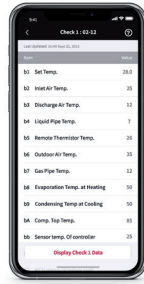

airCloud Tap time-saving tip

Save your setting preferences inside the app to quickly apply them again later. A simple tap is all it takes to copy, paste and apply your saved settings. This is particularly useful for multiple zones with similar needs, e.g. hotel guestrooms, office meeting rooms, condominium units, etc. Users can specify all the settings for one zone, save them, then apply these settings to other zones in one tap.

App highlights

Installation & commissioning

Function selection
Browse over 140 features and edit settings quickly via the app.

Date/Time setting
Import time and date settings from your mobile phone directly into the Controller.

Operation

On/Off Scheduling
Quickly set and copy schedules for multiple-zone buildings.

Maintenance & service

Troubleshooting
Complete service check data is displayed including connected indoor and outdoor units, refrigeration cycle information, sensor data, and more.

Error alarm & history
Error alarm codes and their descriptions are displayed on the app; error histories can be forwarded to support the servicing of controllers.

Simple 'Read & Write' process

- 1 Activate the NFC function on the controller.
- 2 Open the airCloud Tap app and tap the controller with your phone to create a connection.
- 3 Edit the desired settings on your phone. You don't need to be close to the controller while editing.
- 4 Tap the controller again with your phone to write the new settings and apply them to the controller.