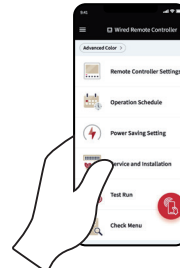

App highlights

Installation & commissioning

Function selection
Browse over 140 features and edit settings quickly via the app.

Date/Time setting
Import time and date settings from your mobile phone directly into the Controller.

Operation

On/Off Scheduling
Quickly set and copy schedules for multiple-zone buildings.

Maintenance & service

Troubleshooting
Complete service check data is displayed including connected indoor and outdoor units, refrigeration cycle information, sensor data, and more.

Error alarm & history
Error alarm codes and their descriptions are displayed on the app; error histories can be forwarded to support the servicing of controllers.

Simple 'Read & Write' process

- 1 Activate the NFC function on the controller.
- 2 Open the airCloud Tap app and tap the controller with your phone to create a connection.
- 3 Edit the desired settings on your phone. You don't need to be close to the controller while editing.
- 4 Tap the controller again with your phone to write the new settings and apply them to the controller.

airCloud Tap is available for free through your local smartphone app store. All that's required is a quick sign up with minimal personal information.

* Available in selected countries from December 2021.