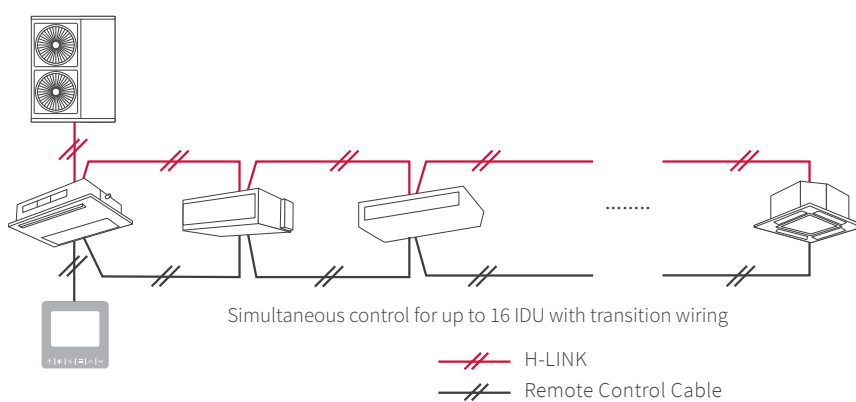

* Available in selected countries from January 2022.

Specifications

- 1 Set Temperature
- 2 Operation mode
- 3 Run indicator
- 4 On/Off button
- 5 Operation mode button
- 6 Fan speed button
- 7 Menu buttons
- 8 Directional key
- 9 Fan speed
- 10 Louver direction
- 11 Current time

Eco-Compact wired remote controller	PC-ARC*
Power Supply	Powered by indoor unit, 15VDC±10%
Dimensions	W 90mm × H 90mm × D 15.5mm (thinnest part) W 90mm × H 90mm × D 18.5mm (thickest part)
Weight	100g (approx.)
Installation	Indoor, on the wall or switch box
Connection capacity	Up to 16 indoor units (with the same wired remote controller)

Example of System Configuration

Possibility of 2 Wired Controller Connection

Up to 16 IDU Connection

Features & Controls List

Controller setting	Advanced user controls	Prohibition after forced stop
Current time display	Operation schedule	Alarm monitor, Alarm reset
Clock synchronization with central controller NEW	Schedule ON/OFF	Alarm history
Room Temperature display	Simple timer	Emergency operation
°C/°F unit selection	Sleep Mode timer NEW	Indoor unit address and refrigerant system No. change
Backlight	Comfort setting (GentleCool)	Check 1, Check 2 (troubleshooting)
Embedded IR receiver NEW	AutoBoost	Controller Self-check
Embedded thermistor	Individual louver control (for ceiling cassettes)	The Eco-Compact Controller does not support the following functions: cassette elevating grille, FrostWash, and motion sensor-related features. Please note this is not an exhaustive list.
NFC airCloud Tap communication NEW	Power saving setting (Peak-cut)	
Language: English (+ Arabic in PC-ARC-U)	Filter sign (time) reset	
Essential AC controls	Installation & Service	
Start/Stop	Function selection	
Set temperature	Test run	
Louver position (air flow direction)	Input & output settings	
Fan Speed	Operation lock	
Operation mode	Temperature upper and lower limits	