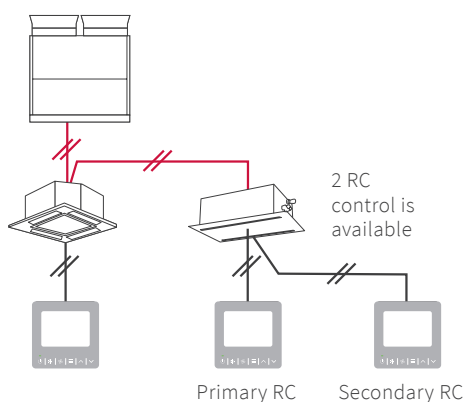

* Available in selected countries from January 2022.

Specifications

- 1 Set Temperature
- 2 Operation mode
- 3 Run indicator
- 4 On/Off button
- 5 Operation mode button
- 6 Fan speed button
- 7 Menu buttons
- 8 Directional key
- 9 Fan speed
- 10 Louver direction
- 11 Current time

Eco-Compact wired remote controller	PC-ARC*
Power Supply	Powered by indoor unit, 15VDC±10%
Dimensions	W 90mm × H 90mm × D 15.5mm (thinnest part) W 90mm × H 90mm × D 18.5mm (thickest part)
Weight	100g (approx.)
Installation	Indoor, on the wall or switch box
Connection capacity	Up to 16 indoor units (with the same wired remote controller)

Example of System Configuration

Possibility of 2 Wired Controller Connection

Up to 16 IDU Connection

Features & Controls List

Controller setting	Advanced user controls	Prohibition after forced stop
Current time display	Operation schedule	Alarm monitor, Alarm reset
Clock synchronization with central controller NEW	Schedule ON/OFF	Alarm history
Room Temperature display	Simple timer	Emergency operation
°C/°F unit selection	Sleep Mode timer NEW	Indoor unit address and refrigerant system No. change
Backlight	Comfort setting (GentleCool)	Check 1, Check 2 (troubleshooting)
Embedded IR receiver NEW	AutoBoost	Controller Self-check
Embedded thermistor	Individual louver control (for ceiling cassettes)	The Eco-Compact Controller does not support the following functions: cassette elevating grille, FrostWash, and motion sensor-related features. Please note this is not an exhaustive list.
NFC airCloud Tap communication NEW	Power saving setting (Peak-cut)	
Language: English (+ Arabic in PC-ARC-U)	Filter sign (time) reset	
Essential AC controls	Installation & Service	
Start/Stop	Function selection	
Set temperature	Test run	
Louver position (air flow direction)	Input & output settings	
Fan Speed	Operation lock	
Operation mode	Temperature upper and lower limits	