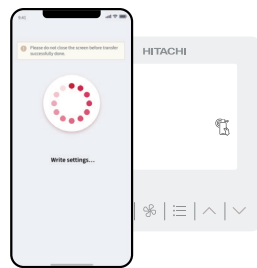

App highlights

Installation & commissioning

Function selection
Browse over 140 features and edit settings quickly via the app.

Date/Time setting
Import time and date settings from your mobile phone directly into the Controller.

Operation

On/Off Scheduling
Quickly set and copy schedules for multiple-zone buildings.

Maintenance & service

Troubleshooting
Complete service check data is displayed including connected indoor and outdoor units, refrigeration cycle information, sensor data, and more.

Error alarm & history
Error alarm codes and their descriptions are displayed on the app; error histories can be forwarded to support the servicing of controllers.

Simple 'Read & Write' process

- 1 Activate the NFC function on the controller.
- 2 Open the airCloud Tap app and tap the controller with your phone to create a connection.
- 3 Edit the desired settings on your phone. You don't need to be close to the controller while editing.
- 4 Tap the controller again with your phone to write the new settings and apply them to the controller.

airCloud Tap is available for free through your local smartphone app store. All that's required is a quick sign up with minimal personal information.

* Available in selected countries from December 2021.