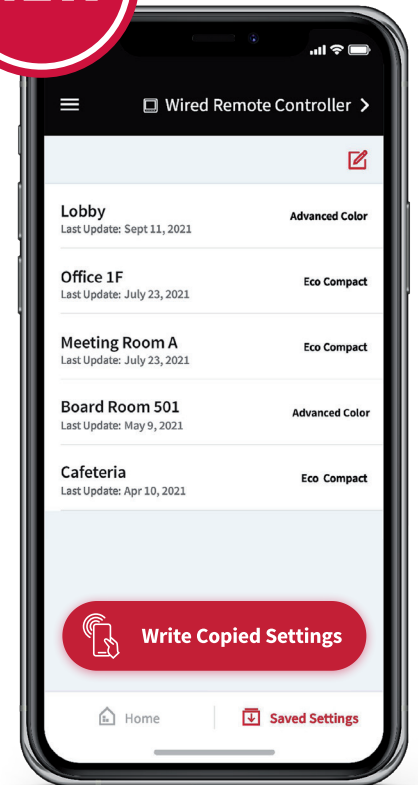

Supports easy maintenance

A filter symbol appears when it's time to clean the filter. In the event of an error, the error code and the related indoor unit number is clearly displayed for ease of maintenance.

For hotels: interlock the Eco-Compact Controller with your hotel key card receiver and activate setback temperature while guest is away.

Embedded IR receiver

For use with the Wireless Remote Controller. Ideal for indoor units without embedded IR receiver (ex: ducted units)

When IR receiver receives the commands, the buzzer sounds.

*Compatible HCRB10NEWQ and PC-LH7QE/PC-LH7QE1 wireless controllers

airCloud Tap: Use your phone to set the controller!

The Eco-Compact controller is embedded with NFC functionality, enabling short-distance communication between your controller and the phone. Use NFC commissioning to set up the Eco-Compact Controller via the airCloud Tap app.

airCloud Tap time-saving tip

Save your setting preferences inside the app to quickly apply them again later. A simple tap is all it takes to copy, paste and apply your saved settings. This is particularly useful for multiple zones with similar needs, e.g. hotel guestrooms, office meeting rooms, condominium units, etc. Users can specify all the settings for one zone, save them, then apply these settings to other zones in one tap.