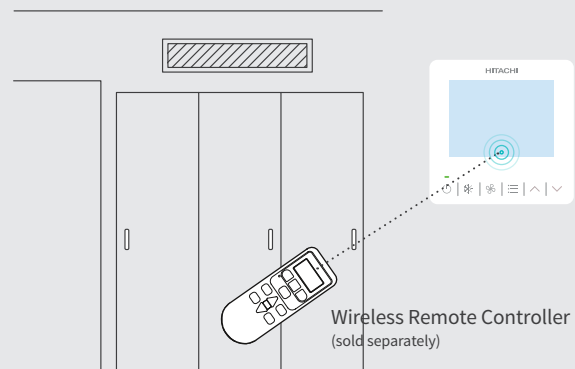

Supports easy maintenance

A filter symbol appears when it's time to clean the filter. In the event of an error, the error code and the related indoor unit number is clearly displayed for ease of maintenance.

- ① Alarm Icon
- ② Indoor Unit No. (Refrigerant system)
- ③ Indoor Unit No. (Refrigerant system)
- ④ Alarm Code

Special features

For residential users: set the Sleep mode timer **NEW** to gradually change the room temperature for a better night's sleep. The unit will turn off automatically after a set time.

For hotels: interlock the Eco-Compact Controller with your hotel key card receiver and activate setback temperature while guest is away.

Embedded IR receiver

For use with the Wireless Remote Controller. Ideal for indoor units without embedded IR receiver (ex: ducted units)