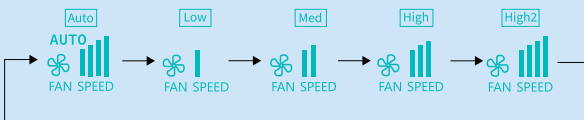

Eco-Compact Controller

Easy access to essential controls

Simplified navigation enables users to change temperatures and adjust essential controls directly from the home screen in one touch.

Set temperature with 0.5C precision*

Operation modes

Fan speed

Louvers' positions

Energy-saving features

The Eco-Compact Controller includes energy-saving features to minimize unnecessary AC operation.

The **Peak-Cut** feature enables users to save even more energy during peak consumption periods.