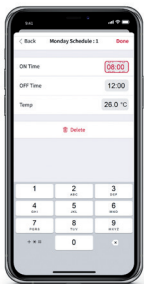

Operation

On/Off Scheduling
Quickly set and copy schedules for multiple-zone buildings.